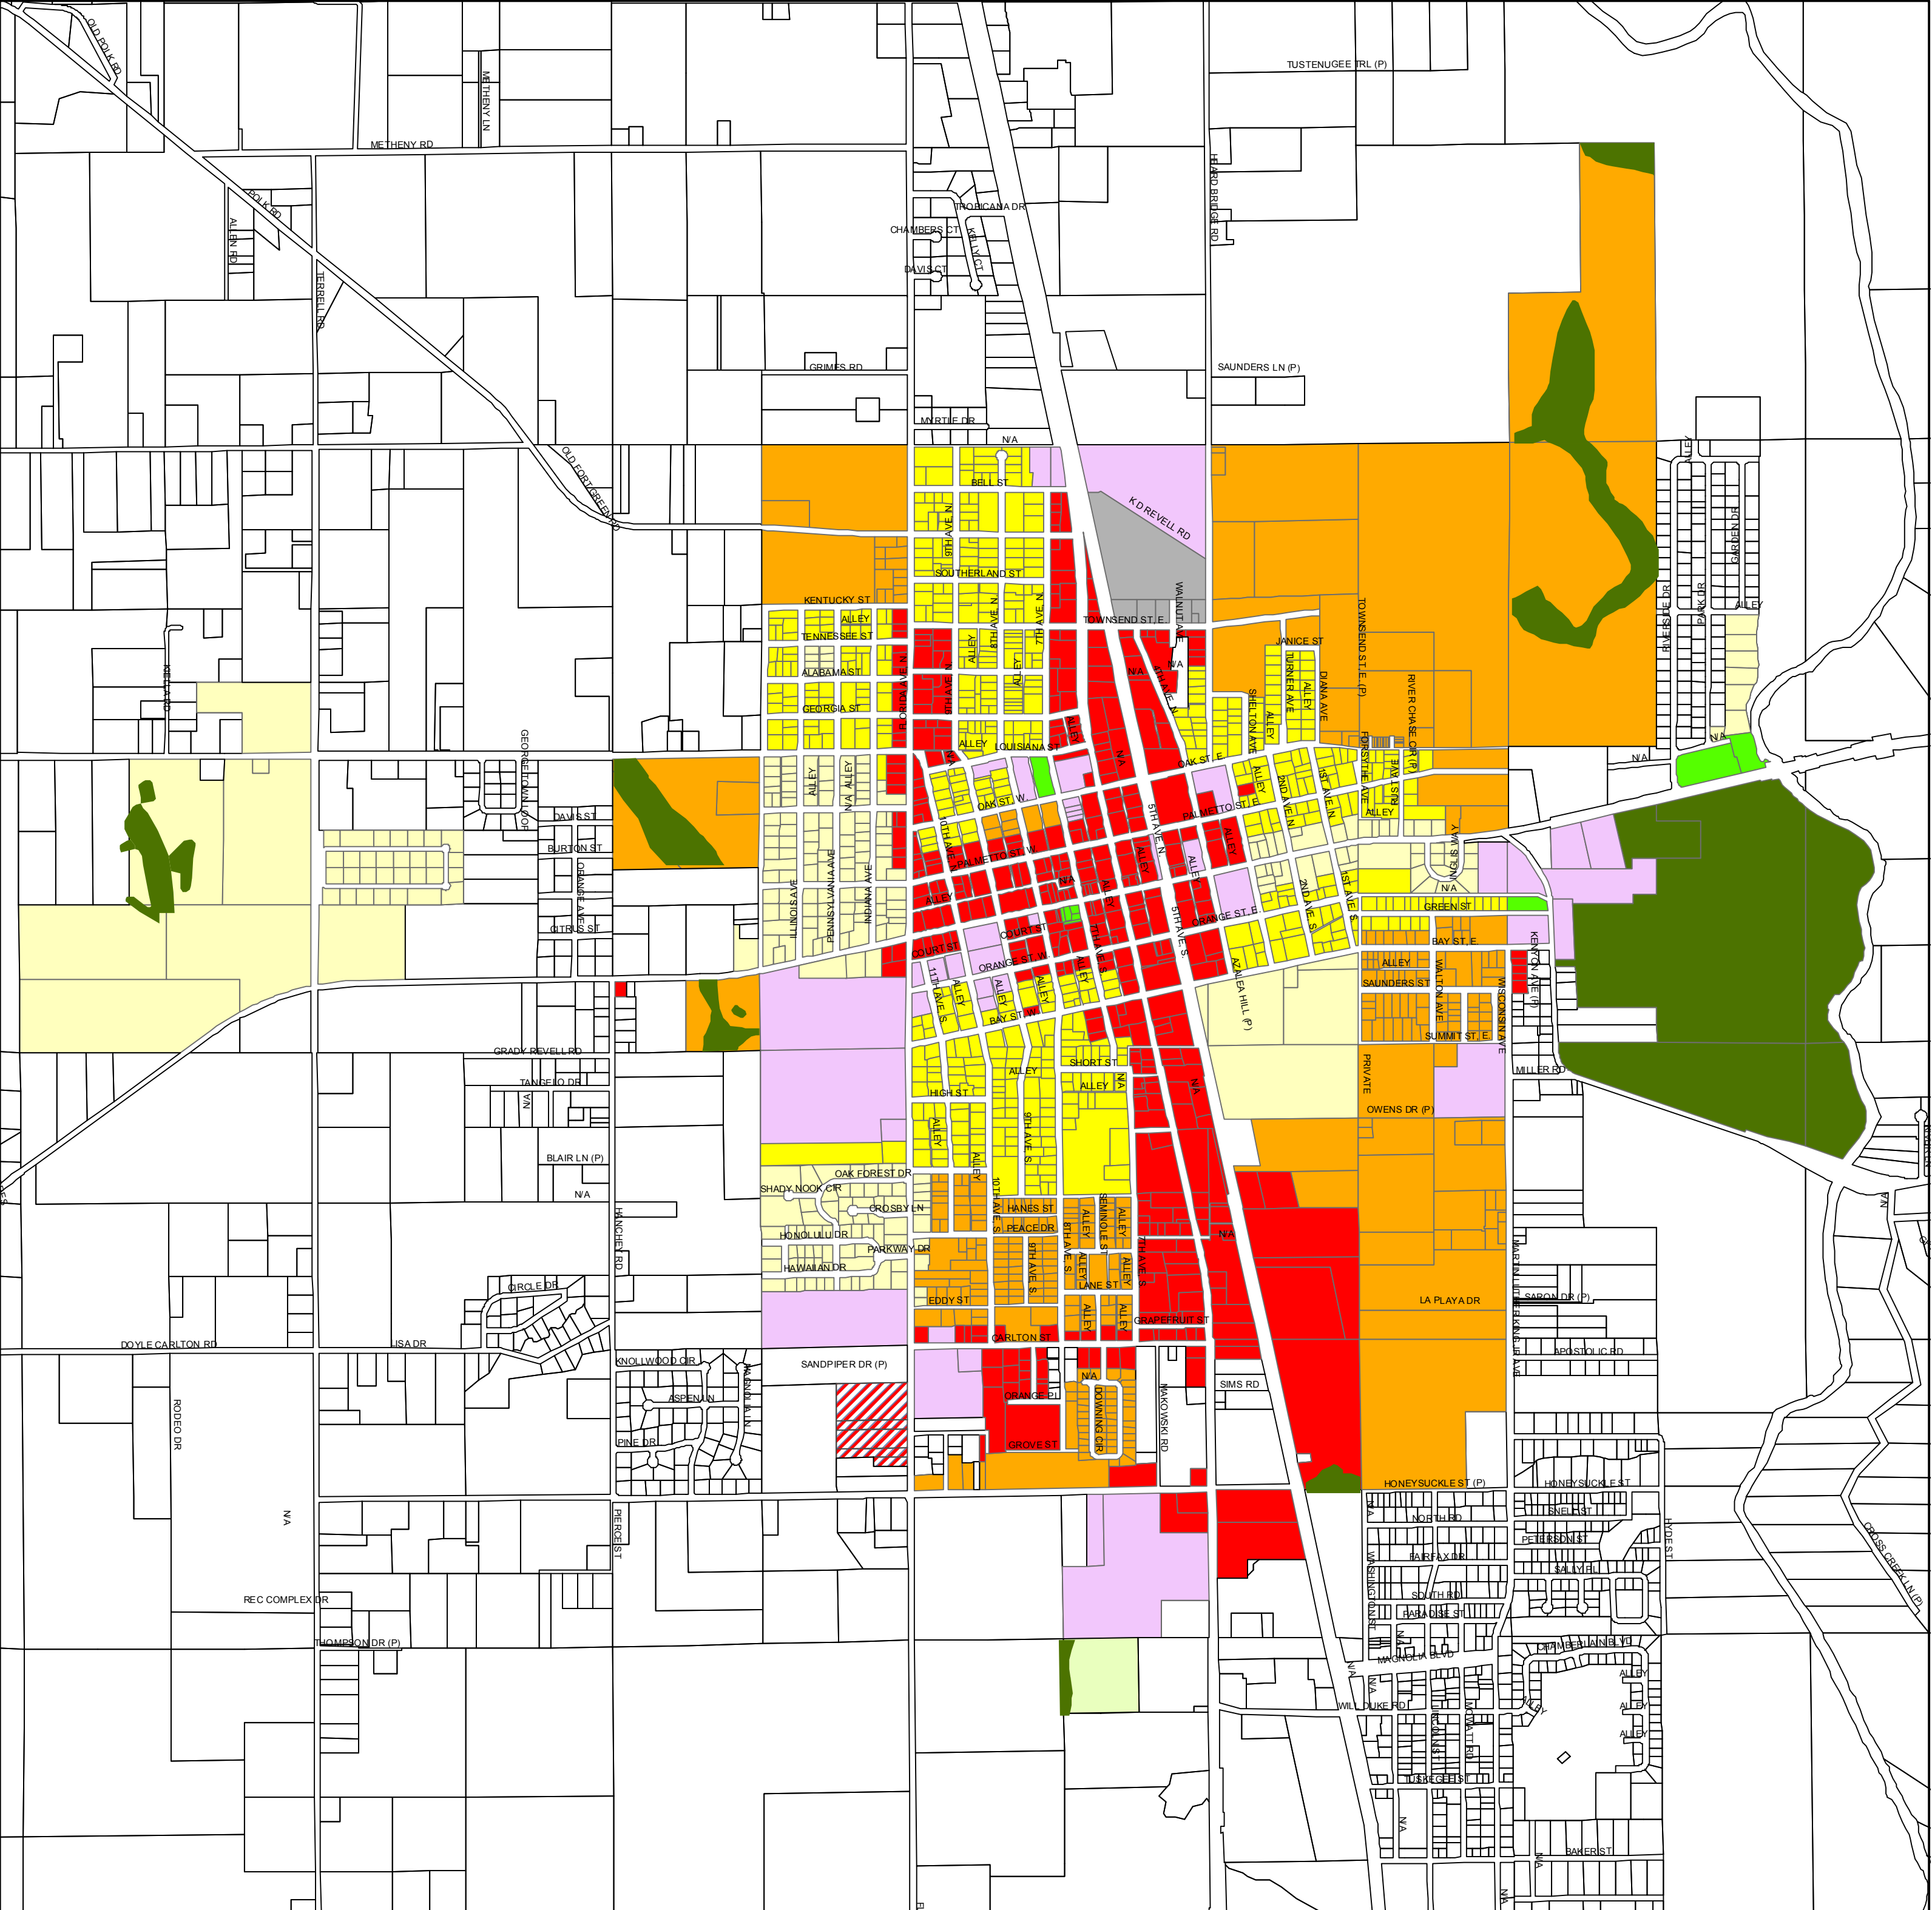

City of Wauchula Future Land Use

	<all other values>		Commercial
	Agriculture		Commercial - Proposed
	Single Family Residential		Industrial
	Single Family Res. - Proposed		Public Buildings
	Low Density Residential		Recreation
	Medium Density Residential		Conservation
	Medium Density Res. - Proposed		

Disclaimer
 This map is for planning purposes only
 Boundaries shown on this map are approximate
 This map is not a survey

DRAFT

August 1, 2008

Updated by: SCW

Map ID:

<D:\Projects\Hardee\Wauchula\maps\maps08\Flu8108.mxd>